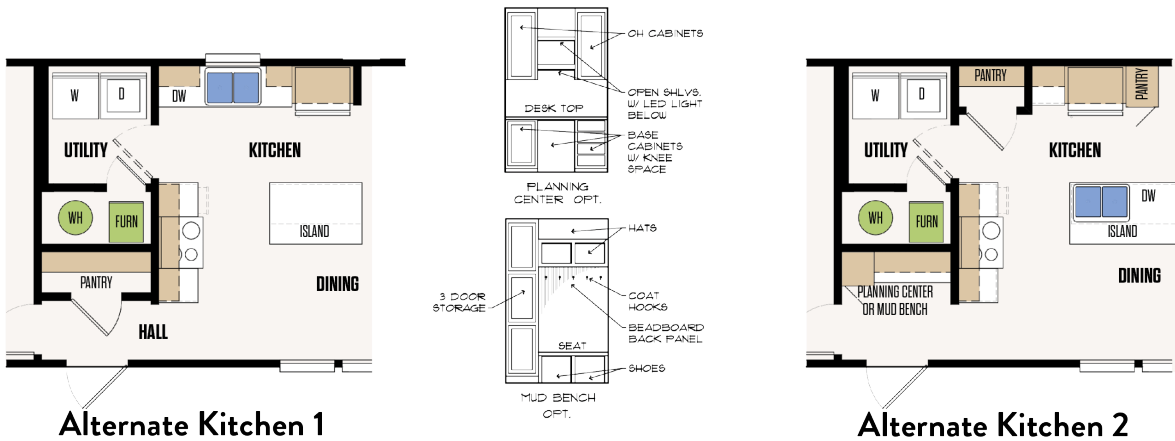

THE KATY

16' X 68' SINGLEWIDE

3 BED X 2 BATH - 1,020 SF

FLOORPLAN

MODEL #16683A

★
BUILT FOR THE LONG RUN

Prices, plans, dimensions, features, materials, specifications and availability are subject to change without notice or obligation. Renderings and floor plans are artists' depictions only and may vary from the completed homes. Please refer to working drawings for actual dimensions and square footage. Some features shown are optional.