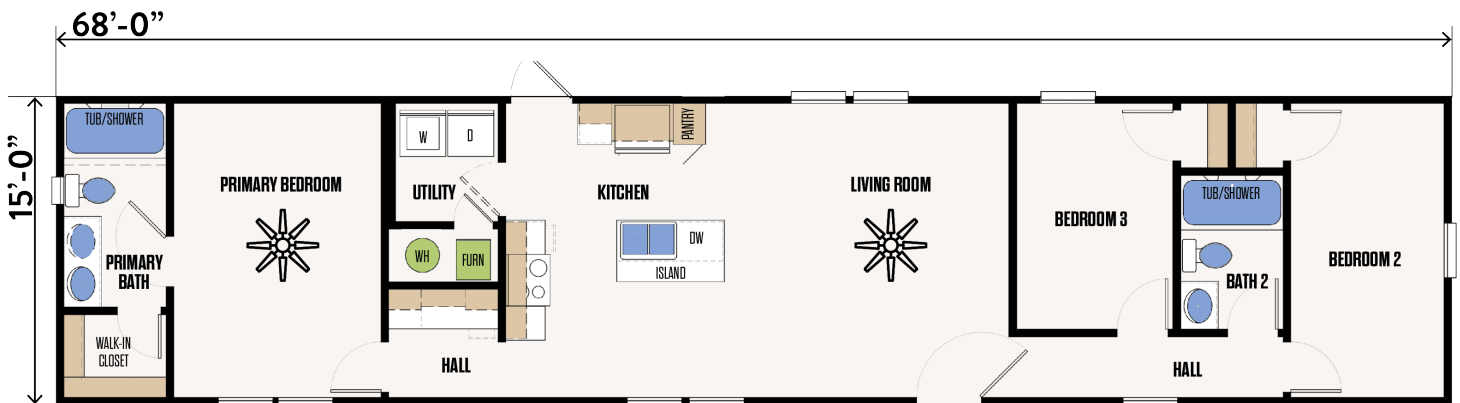

THE KATY

16' X 68' SINGLEWIDE

3 BED X 2 BATH - 1,020 SF

FLOORPLAN

MODEL #16683A

★
BUILT FOR THE LONG RUN

Prices, plans, dimensions, features, materials, specifications and availability are subject to change without notice or obligation. Renderings and floor plans are artists' depictions only and may vary from the completed homes. Please refer to working drawings for actual dimensions and square footage. Some features shown are optional.