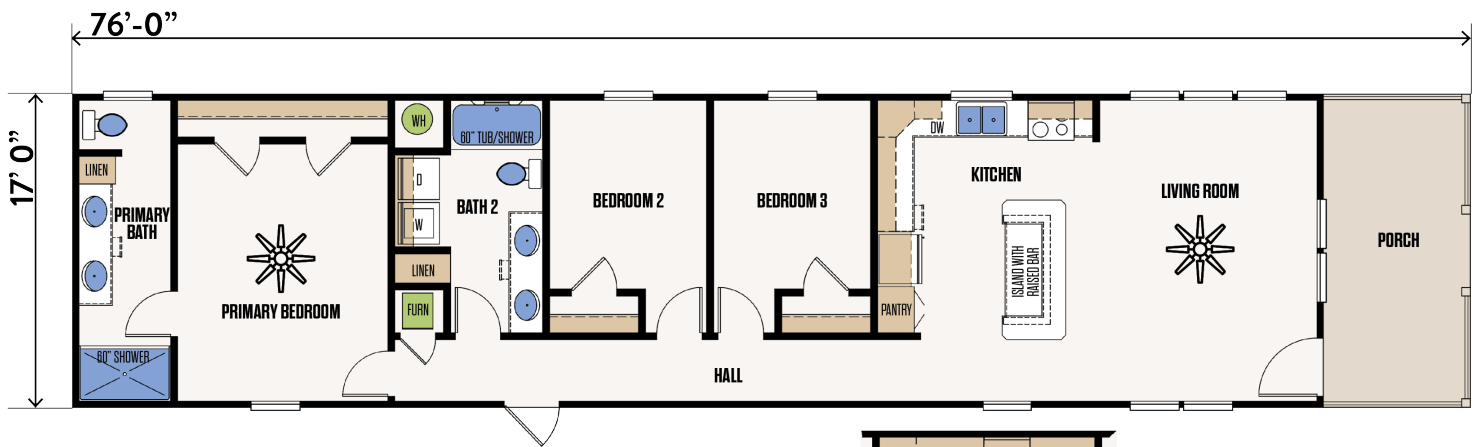

THE TEMPLE

18' X 76' SINGLEWIDE

3 BED X 2 BATH - 1,156 SF

8' FRONT PORCH

ALTERNATE KITCHEN OPTION

FLOORPLAN

MODEL #18763A

BUILT FOR THE LONG RUN