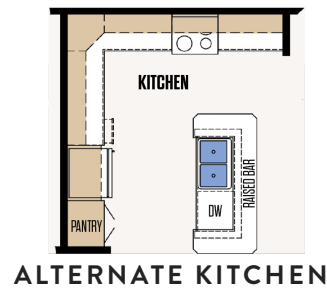

THE TEMPLE

18' X 76' SINGLEWIDE

3 BED X 2 BATH - 1,156 SF

8' FRONT PORCH

ALTERNATE KITCHEN OPTION

FLOORPLAN

MODEL #18763A

BUILT FOR THE LONG RUN